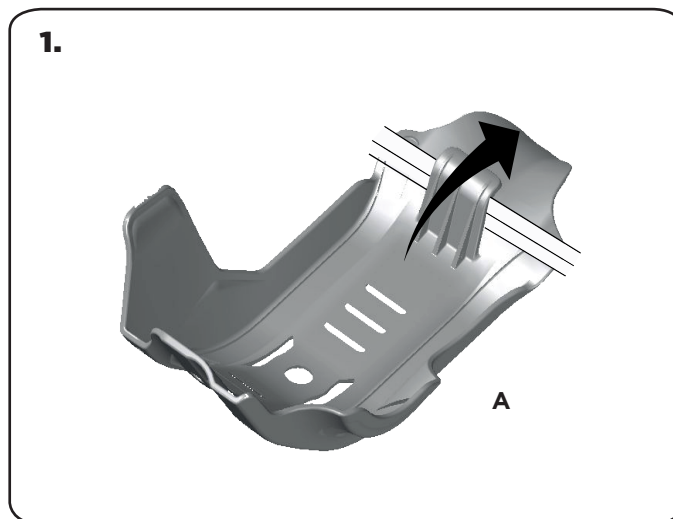

COD. 5000007784

**WARNING!**

Use at your own risk. Check the security of your device before you ride. Be sure that you follow the instructions installing the Acerbis products. Do not ride if there is missing or damaged hardware. If this is the case, take the item immediately back to your dealer. Make sure the throttle and other controls are free every time you ride. Lack of attention to instruction and warning could lead to interference with the controls, loss of control, and an accidents. Acerbis recommends that installation must be done by a licensed mechanic and that only Acerbis is original parts are used during fitting. Acerbis makes no guarantees or representations, express or implied, regarding the fitness of its products for any particular purpose. Acerbis makes no guarantees or representations, express or implied, regarding the extent to which its product protect individuals or property from injury or death or damage.