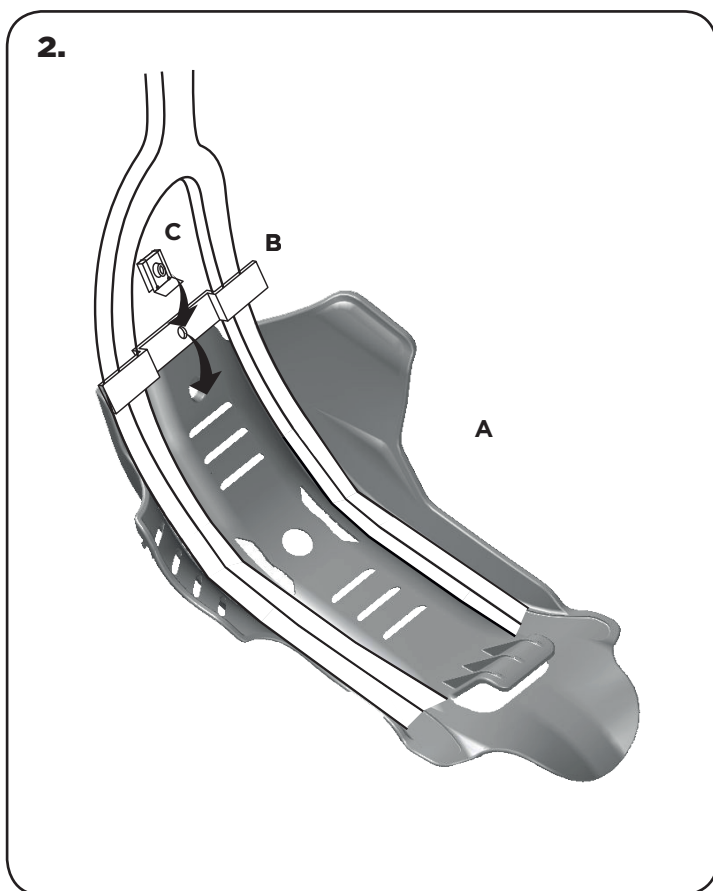

COD. 5000007784

**WARNING!**

Use at your own risk. Check the security of your device before you ride. Be sure that you follow the instructions installing the Acerbis products. Do not ride if there is missing or damaged hardware. If this is the case, take the item immediately back to your dealer. Make sure the throttle and other controls are free every time you ride. Lack of attention to instruction and warning could lead to interference with the controls, loss of control, and an accidents. Acerbis recommends that installation must be done by a licensed mechanic and that only Acerbis is original parts are used during fitting. Acerbis makes no guarantees or representations, express or implied, regarding the fitness of its products for any particular purpose. Acerbis makes no guarantees or representations, express or implied, regarding the extent to which its product protect individuals or property from injury or death or damage.