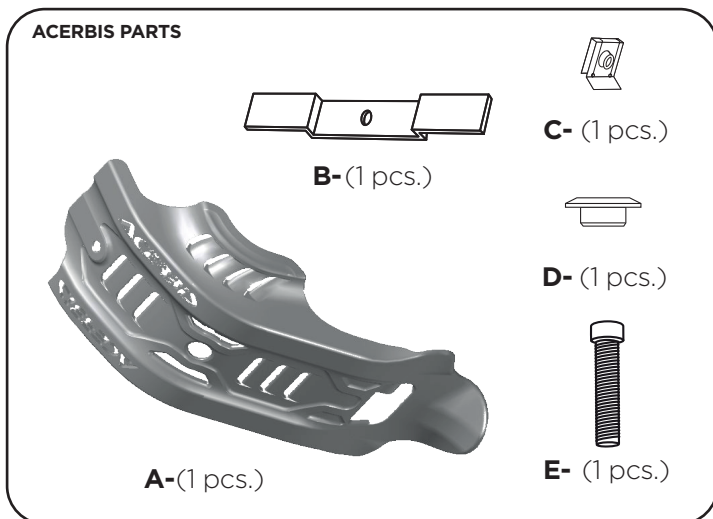

COD. 5000007784

**WARNING!**

Use at your own risk. Check the security of your device before you ride. Be sure that you follow the instructions installing the Acerbis products. Do not ride if there is missing or damaged hardware. If this is the case, take the item immediately back to your dealer. Make sure the throttle and other controls are free every time you ride. Lack of attention to instruction and warning could lead to interference with the controls, loss of control, and an accidents. Acerbis recommends that installation must be done by a licensed mechanic and that only Acerbis is original parts are used during fitting. Acerbis makes no guarantees or representations, express or implied, regarding the fitness of its products for any particular purpose. Acerbis makes no guarantees or representations, express or implied, regarding the extent to which its product protect individuals or property from injury or death or damage.