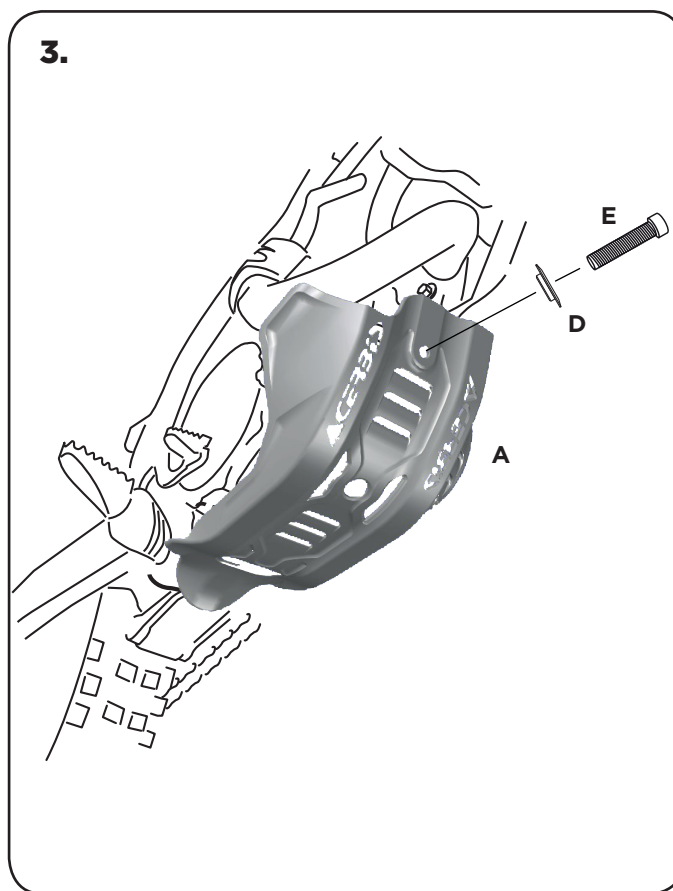

COD. 5000007784

**WARNING!**

Use at your own risk. Check the security of your device before you ride. Be sure that you follow the instructions installing the Acerbis products. Do not ride if there is missing or damaged hardware. If this is the case, take the item immediately back to your dealer. Make sure the throttle and other controls are free every time you ride. Lack of attention to instruction and warning could lead to interference with the controls, loss of control, and an accidents. Acerbis recommends that installation must be done by a licensed mechanic and that only Acerbis is original parts are used during fitting. Acerbis makes no guarantees or representations, express or implied, regarding the fitness of its products for any particular purpose. Acerbis makes no guarantees or representations, express or implied, regarding the extent to which its product protect individuals or property from injury or death or damage.